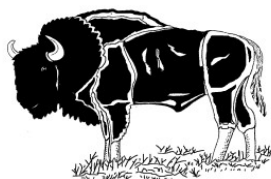

Upside Cabin Vehicle (Bay Bison)

Design by Neil Kobayashi